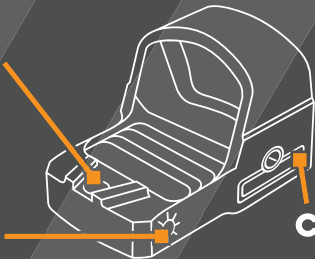

QUICK START GUIDE

**Elevation
Adjustment**

**Windage
Adjustment**

CR1632

**Increase
brightness**

Tap to power on

**Decrease
brightness**

Hold for 3 Seconds
to power off